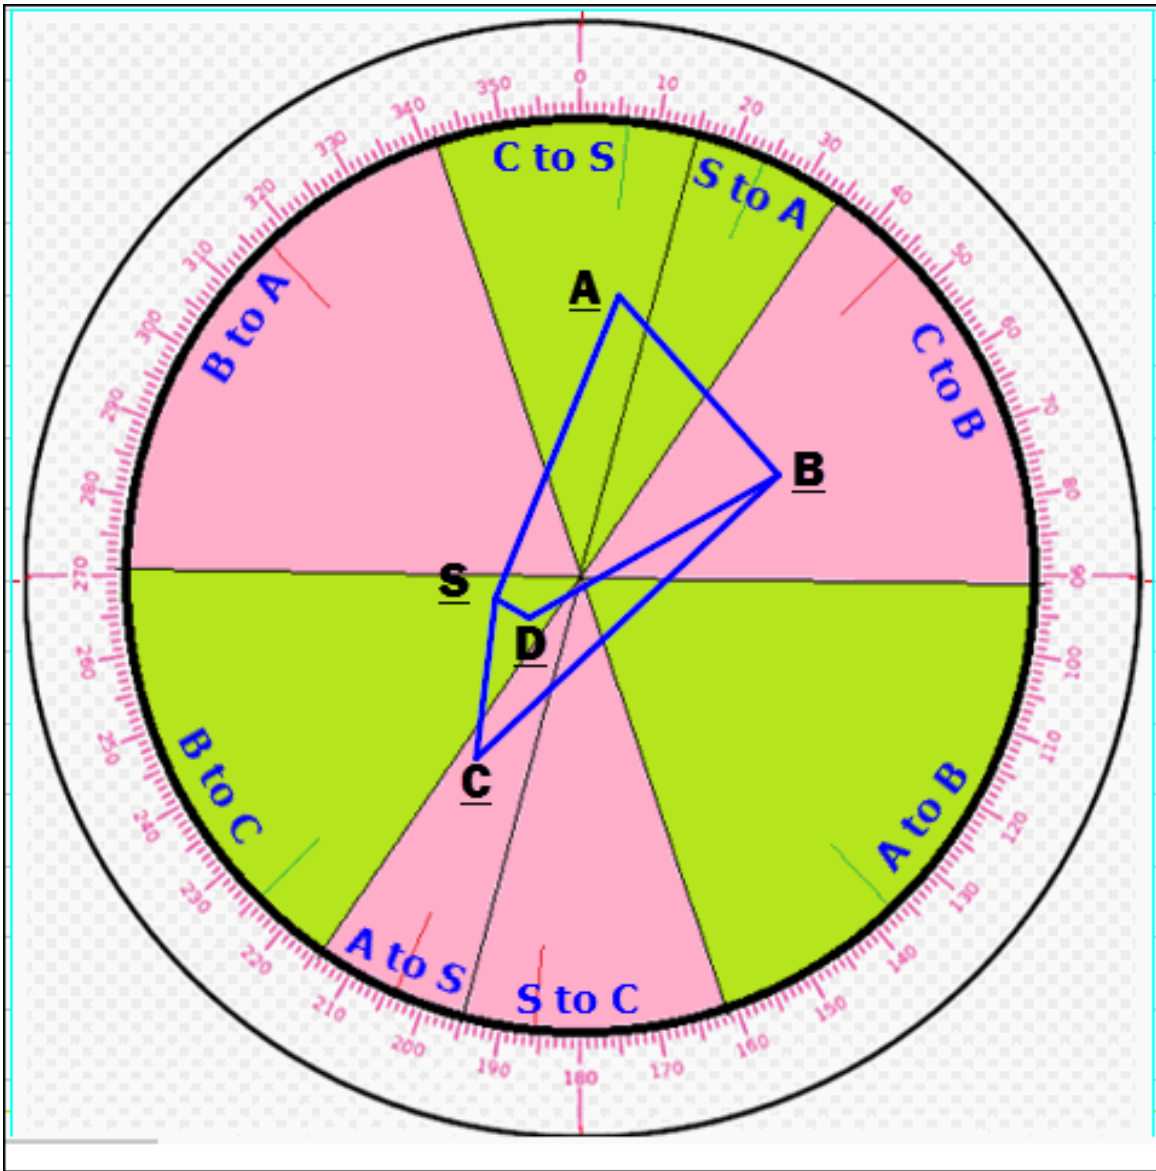

 Modified Course

 Over Early

 Postponement

 Cancelation

Course direction flags will be displayed on the right hand side of the yardarm, **as viewed from the water.**

Course Suggestion Chart

VISUAL AND AUDIO SIGNALS FOR START SEQUENCES