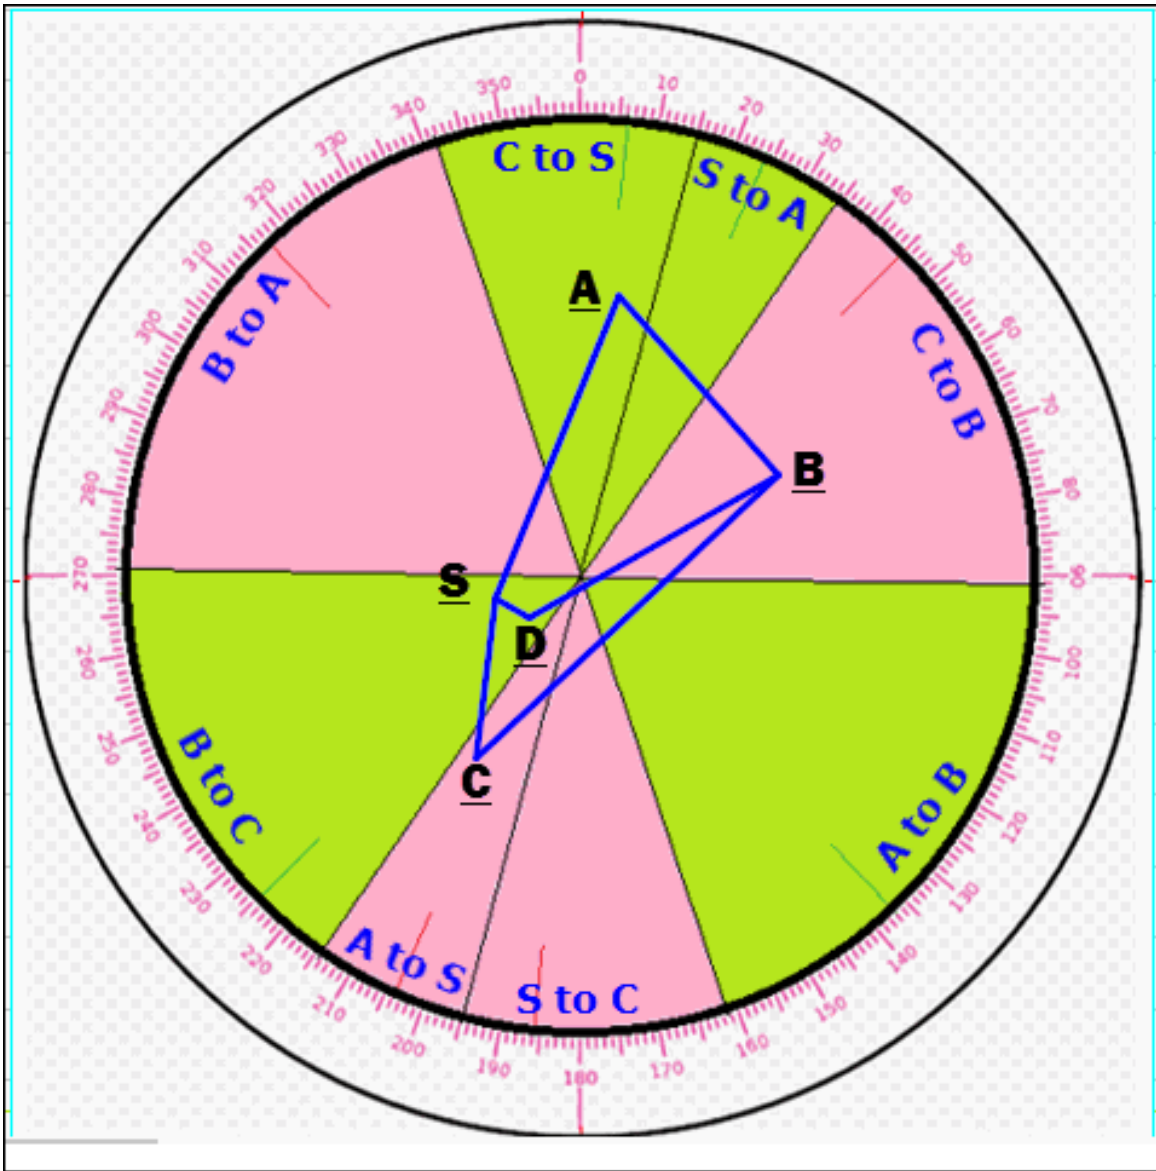

        Modified Course

        Over Early

        Postponement

        Cancelation

Course direction flags will be displayed on the right hand side of the yardarm, **as viewed from the water.**

**Course Suggestion Chart**